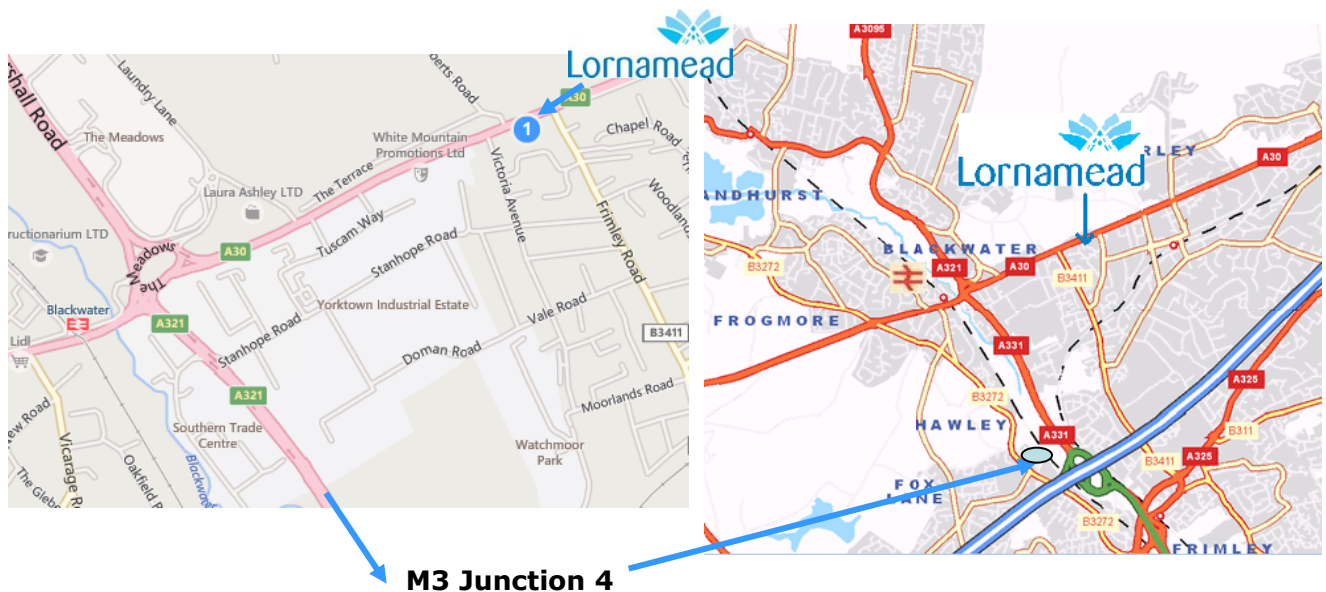

Lornamead

Lornamead / LF Beauty
Basepoint Business Centre
377-399 London Road
Camberley
Surrey
GU15 3HL
Tel: 01276 415740

By Train: from London Waterloo, change at Guildford station for Blackwater
OR
from London Waterloo, travel to Farnborough Main and then by taxi

By Car: from M3 Junction 4

- Follow signs for A321, towards Camberley
- Go straight over three sets of traffic lights
- At the roundabout (with traffic lights) take the fifth exit onto A30 towards Camberley/Staines (London Road)
- At the fourth set of traffic lights turn right onto Frimley Road
- Take the first right onto Sullivan Road, follow the road round to the right
- Basepoint Business Centre is on the right